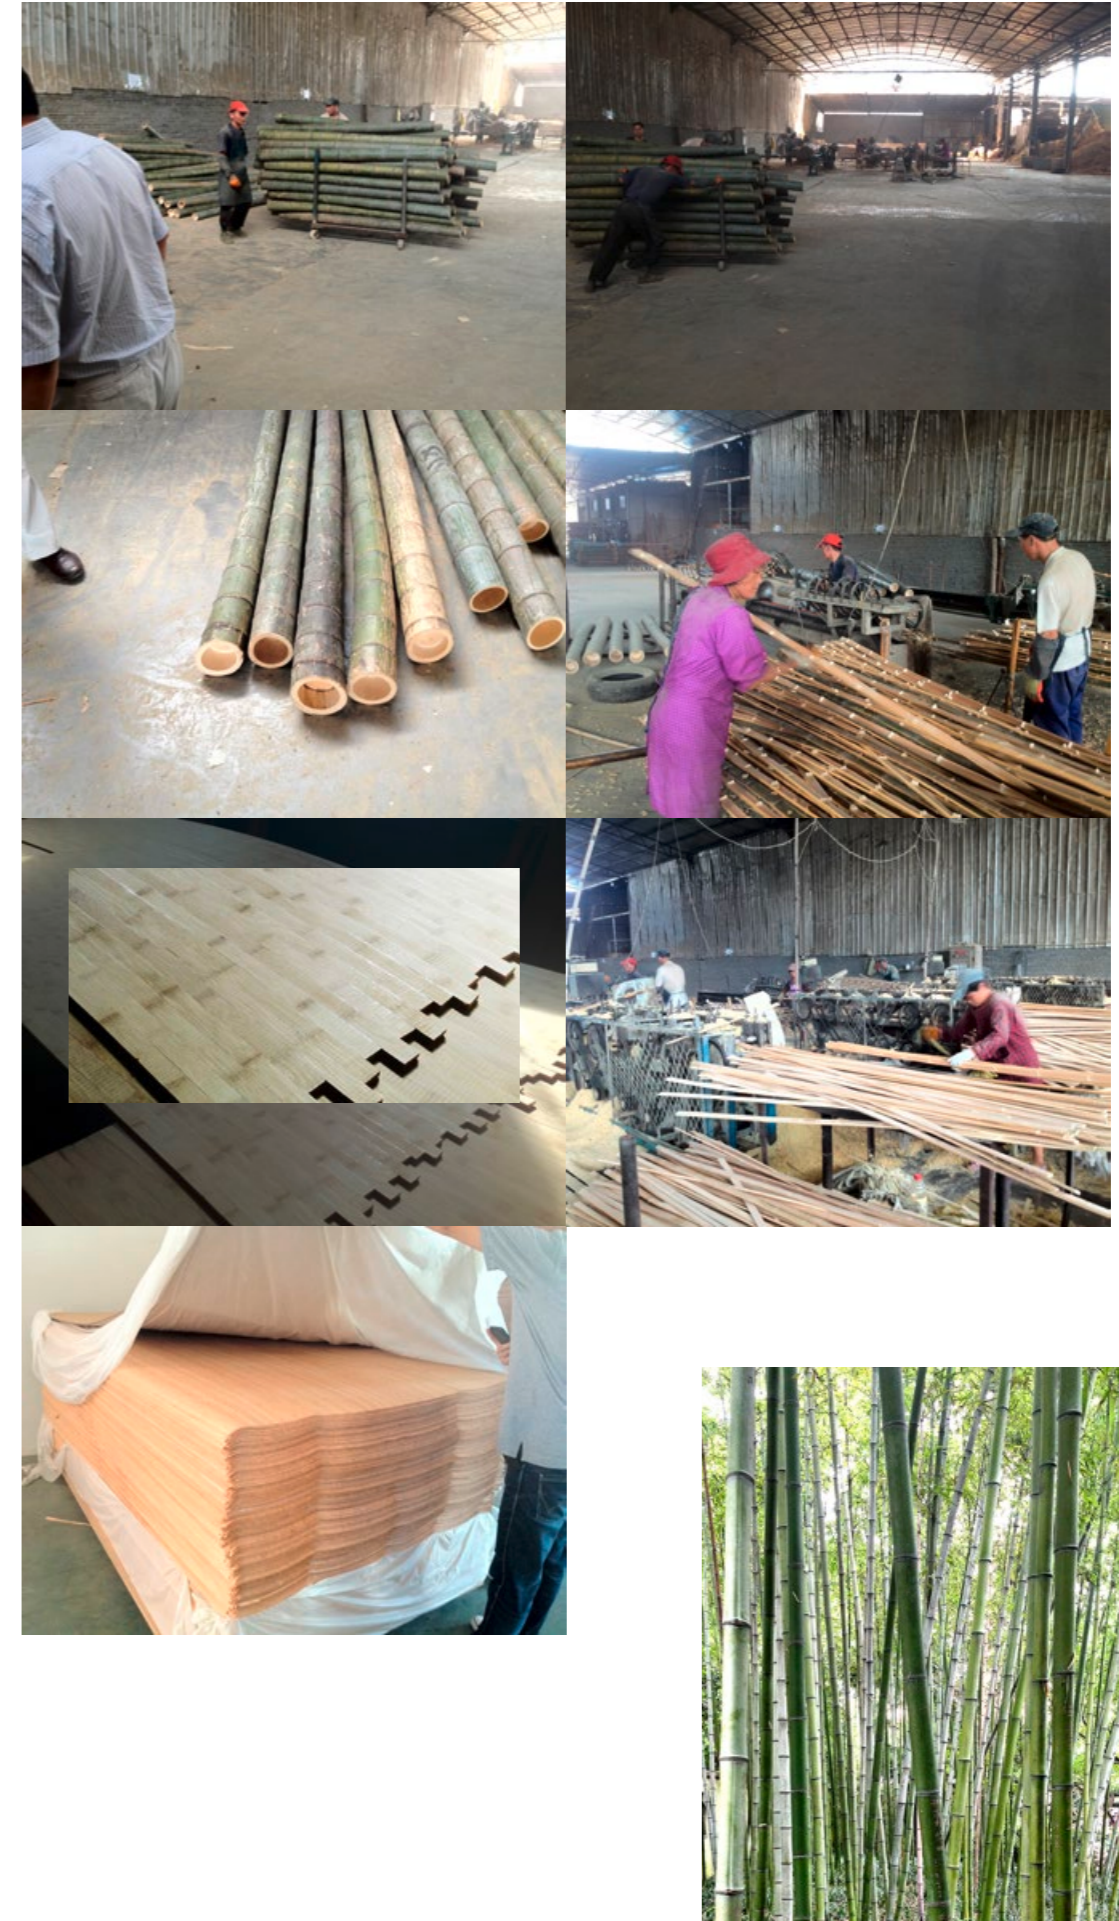

39		K.LF-G-17	solid bamboo	dye	480	450	1000
		writing chair					
40		K.LF-G-19	solid bamboo	dye		常规	
		writing chair					
64		K.LF-G-27	carbonized verticle solid bamboo	varnish	∅ 650		500
		round table					
66		K.LF-G-30	solid bamboo	varnish		常规	
		writing chair					
67		K.LF-G-31			1600	800	600
		outdoor sofa					
71		K.LF-G-35	solid bamboo	dye	850	850	600
		sofa					
72		K.LF-G-36	carbonized verticle solid bamboo	varnish	1200	600	450
		square table					
74		K.LF-G-37	carbonized verticle solid bamboo	varnish	∅ 650		450
		round table					
75		K.LF-G-39	carbonized verticle solid bamboo	varnish	450	900	450
		bed chair					

100		K.LF-G-57	carbonized verticle solid bamboo	varnish	1000	300	680
		sideboard					
101		K.LF-G-57A	carbonized verticle solid bamboo	varnish	1000	350	680
		sideboard					
102		K.LF-G-57B	carbonized verticle solid bamboo	varnish	1000	350	680
		sideboard					
103		K.LF-G-57C	carbonized verticle solid bamboo	varnish	1800	400	680
		sideboard					
104		K.LF-G-57D	carbonized verticle solid bamboo		1400	400	680
		sideboard					
107		K.LF-G-60			1200	600	2300
		wardrobe					
108		K.LF-G-61			2200	900	900
		couch					
111		K.LF-G-64	carbonized verticle solid bamboo		500	700	450
		seat